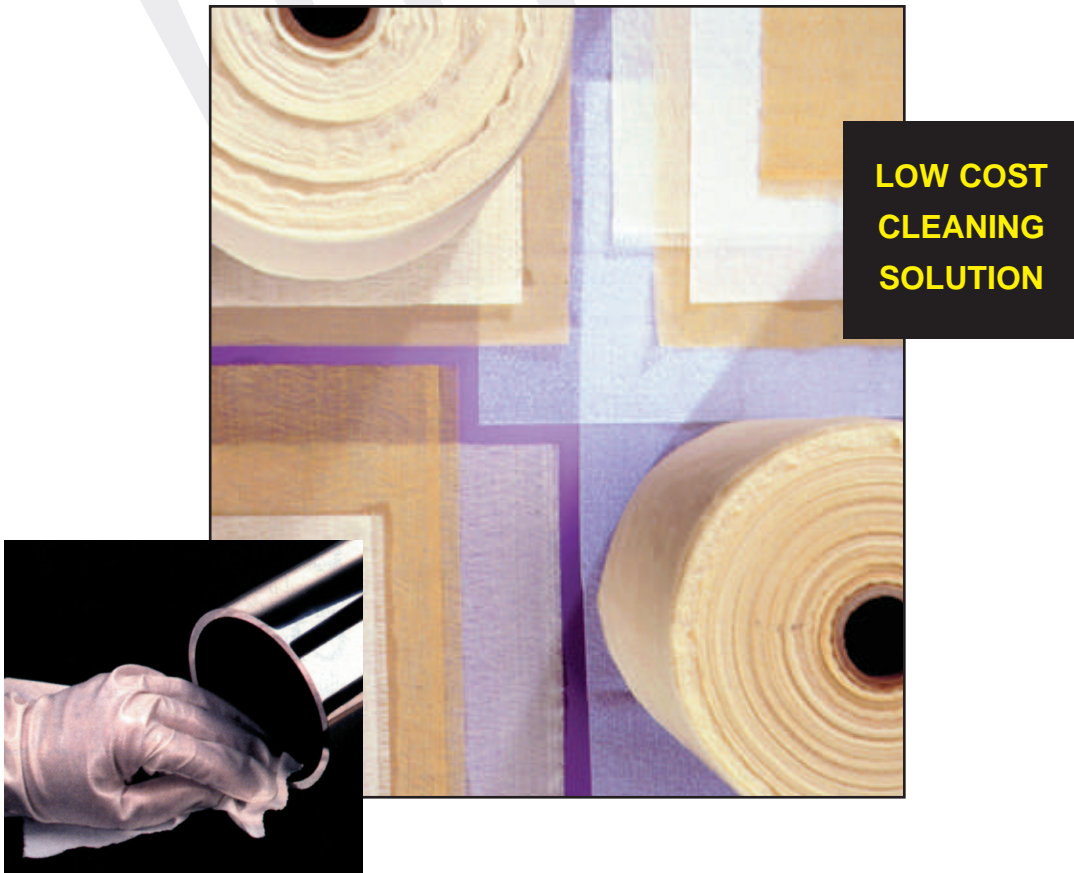

DUST-TAK

TACKY CLEANING WIPES

PROVIDING AN UNSURPASSED VARIETY OF PRODUCTS TO MEET YOUR EVERYDAY CLEANING REQUIREMENTS.

DUST-TAK TACKY CLEANING WIPES ARE THE PRACTICAL ALTERNATIVE TO BLOWING, VACUUMING OR WET WIPING.

DUST-TAK TACKY CLEANING WIPES

WHITE

- s The Dust-Tak Polyweave “White” has special woven synthetic fabric designed to eliminate cotton fibers from cut edges as a source of contamination.
- s The Dust-Tak “White” is constructed of a special cotton mesh that increases the surface area of the wiper, maximizing dust pick-up.
- s The Dust-Tak “White” is a fine quality of fabric with clear resin treatment. Users can see clearly when the wiper is getting full of retained dust particles and contaminates.
- s The different tack levels make Dust-Tak “White” ideal for use with warm or hot substrates in the exposure room for cleaning phototools, vacuum frames, critical cleaning applications in the laminating room and high tech cleaning applications with a need for low levels of contaminates.
- s A more effective dry alternative to blowing, vacuuming and wet wiping.
- s Does Not Dry Out.
- s Available in rolls, pre-cut sheets or individually bagged.
(Polyweave not available individually bagged)

GOLD

Dust-Tak “Gold” is a more economical tack cloth made of a low lint cotton cheesecloth with a higher resin treatment level than the “White” version. The different tack levels make Dust-Tak “Gold” ideal for cleaning copper during lay-up of multilayer printed circuit boards (PCB’s), clean room applications without resin transfer, and more industrial applications where heavier dust contamination removal is needed.

PACKAGING

- s Available in bulk cut sheet 9 in x 18 in (228mm x 557mm)
- s Packaged 144 pieces per box
- s Dust-Tak Clean Room Pack is available with each cut sheet individually sealed in plastic
- s Also available in rolls 9 in x 150 yds (288mm x 137 meters)
- s For Polyweave, 9 in x 250 yds. (228mm x 229 meter)